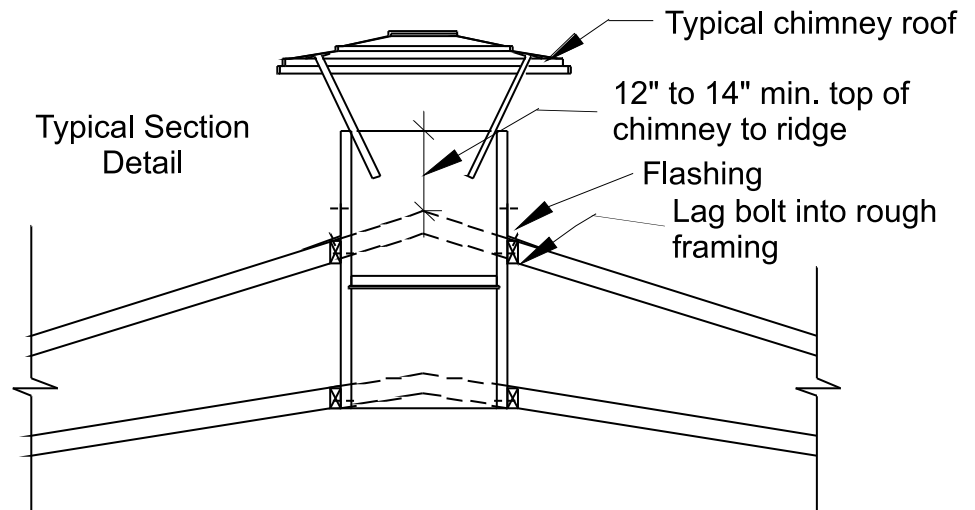

Standard Poly Chimney sizes are:

18 1/2" ID x 24" ID

24" ID x 24" ID

30" ID x 30" ID

36" ID x 36" ID

Custom sizes are available.

- R8 Insulated Flue.
- Aluminum roof supports.
- Insulated baffle.
- Stainless steel torsion springs.
- One piece poly roof.
- Different sizes are available.
- Exhaust stale air.
- Wind direction does not affect operation.
- Easy to install.
- Baffle control for easy adjustment.
- Birdscreen options are available.
- Restricts snow and rain entry.