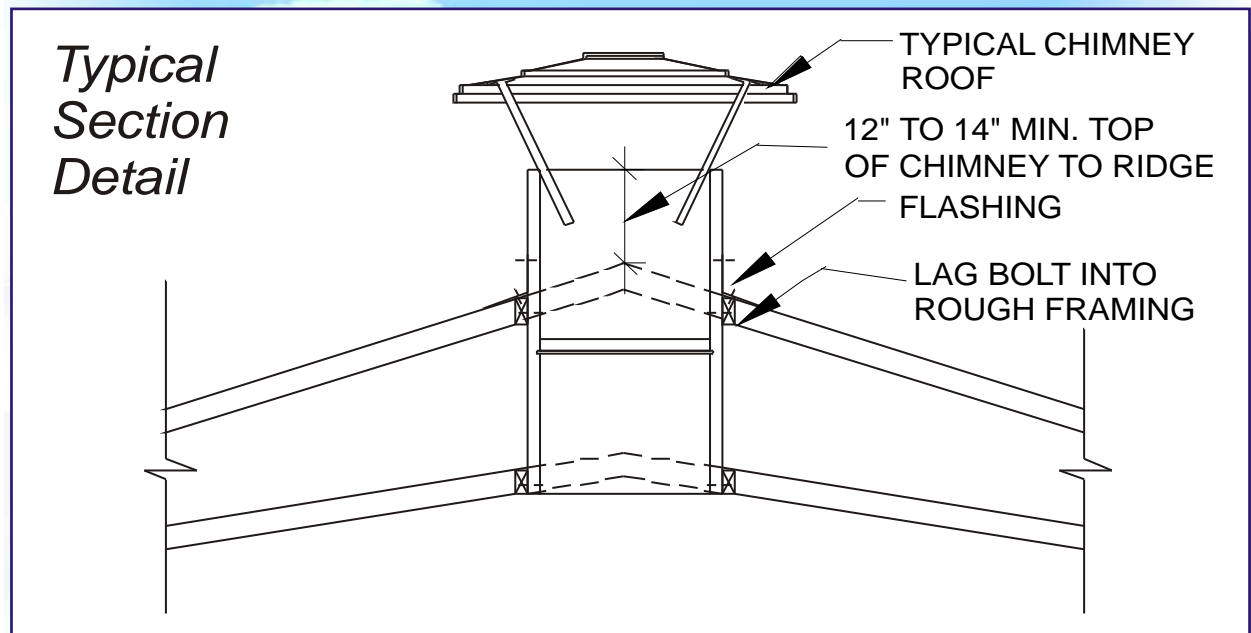

The Insulated Poly Chimney

Sun-North Systems' Chimneys come in different inside dimensions and various custom lengths. White is the standard colour for the one piece poly roof. Each chimney comes with metal roof flashing (bone white), all hardware is included and can be shipped assembled or knock-down.

Standard Ploy Chimney sizes are:
18 1/2" ID x 24" ID
24" ID x 24" ID
30" ID x 30" ID
36" ID x 36" ID
Custom sizes are available.

- **R8 Insulated Flue.**
- **Aluminum roof supports.**
- **Insulated baffle.**
- **Stainless steel torsion springs.**
- **One piece poly roof.**
- **Different sizes are available.**
- **Exhaust stale air.**
- **Wind direction does not affect operation.**
- **Easy to install.**
- **Baffle control for easy adjustment.**
- **Birdscreen options are available.**
- **Restricts snow and rain entry.**